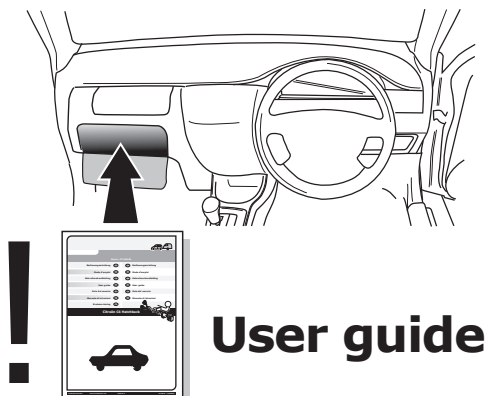

11

12

13

TEST ALL THE CIRCUITS WITH A TEST DEVICE WITH THE CORRECT POWER LOAD FOR EACH FUNCTION. A TEST DEVICE WITH LED'S CANNOT BE USED FOR THIS PURPOSE.

INFO

REINSTALL TRIM.

INFO

SOCKET CONNECTION