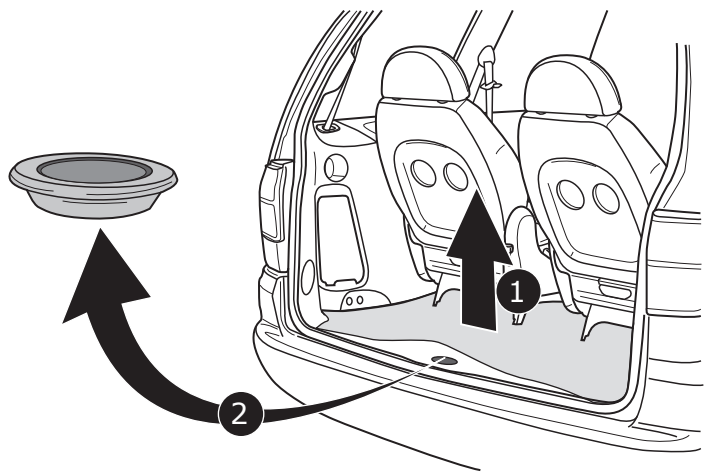

**Volkswagen Sharan 1996-
Seat Alhambra 1996-
Ford Galaxy 1996-**

Partnr.: VW-011-BLU

- Fitting instructions electric wiring kit tow bar with 12-N socket up to DIN/ISO Norm 1724.
- We would expressly point out that assembly not carried out properly by a competent installer will result in cancellation of any right to damage compensation, in particular those arising by virtue of the product liability act.
- Contents of these kits and their fitting manuals are subject to alteration without notice, please ensure that these instructions are read and fully understood before commencing installation.
- Do not overload circuits; the maximum loads per connection are detailed in this manual.
- Attention! Before Installation, please read this manual carefully and inform your customer to consult the vehicle owners manual to check for any vehicle modifications required before towing.
- In the event of functional problems, troubleshooting must be limited to about 0.5 hours, contact the technical support:
t.skinner@ecs-electronics.com / 07440 202 052.

Part list

1

2

3

4

A

INFO

SOCKET CONNECTION