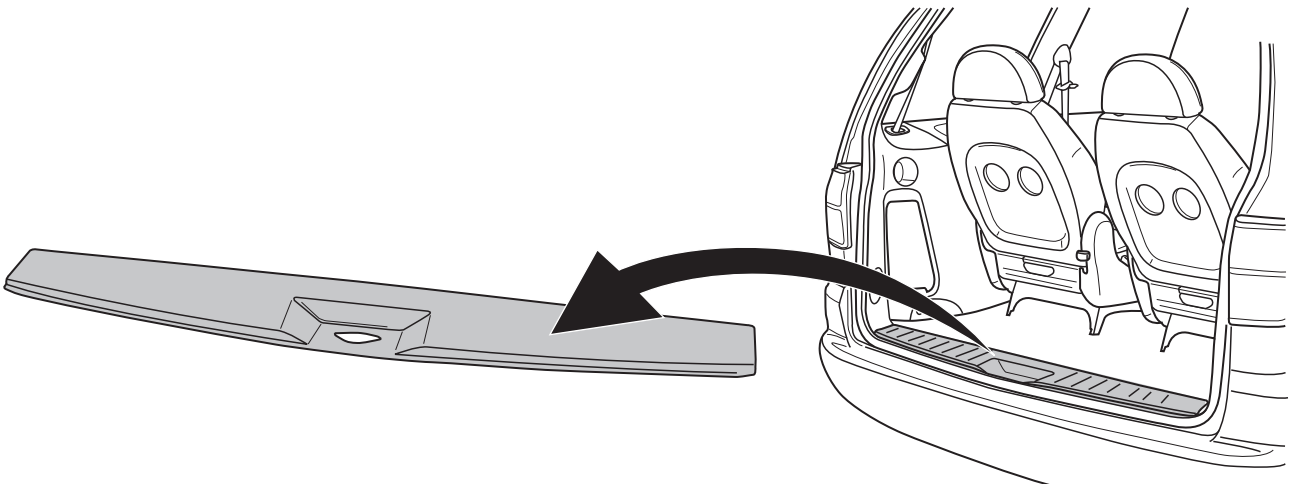

**Volkswagen Sharan 1996-
Seat Alhambra 1996-
Ford Galaxy 1996-**

Partnr.: VW-011-BLU

- Fitting instructions electric wiring kit tow bar with 12-N socket up to DIN/ISO Norm 1724.
- We would expressly point out that assembly not carried out properly by a competent installer will result in cancellation of any right to damage compensation, in particular those arising by virtue of the product liability act.
- Contents of these kits and their fitting manuals are subject to alteration without notice, please ensure that these instructions are read and fully understood before commencing installation.
- Do not overload circuits; the maximum loads per connection are detailed in this manual.
- Attention! Before Installation, please read this manual carefully and inform your customer to consult the vehicle owners manual to check for any vehicle modifications required before towing.
- In the event of functional problems, troubleshooting must be limited to about 0.5 hours, contact the technical support:
t.skinner@ecs-electronics.com / 07440 202 052.

Part list

1

2

3

4

A

INFO

SOCKET CONNECTION