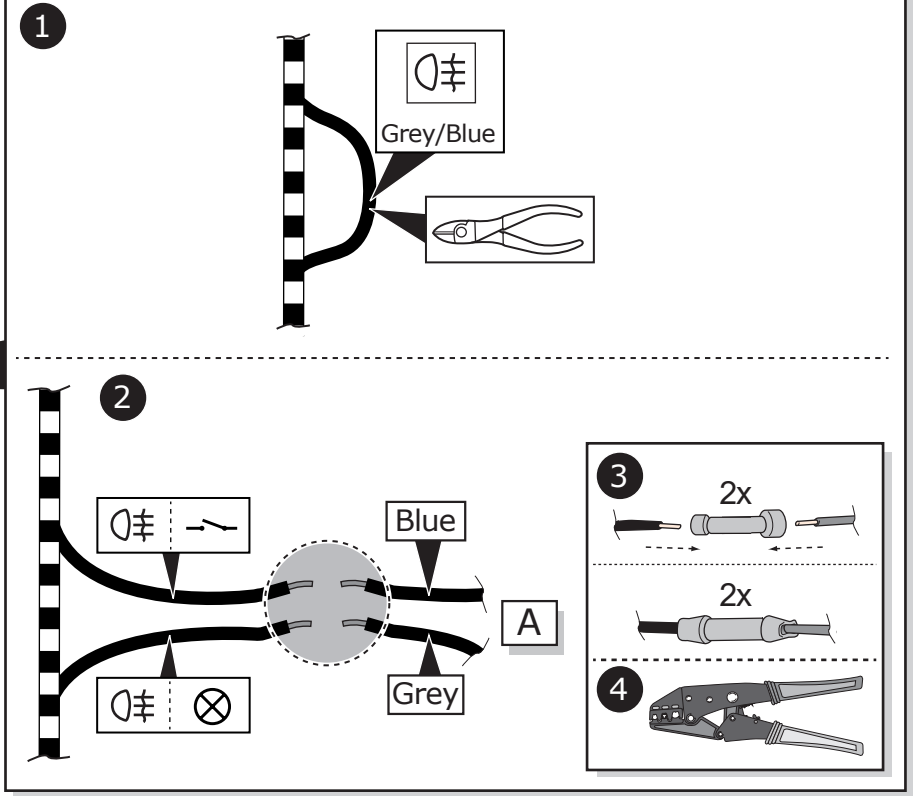

**Volkswagen Sharan 1996-
Seat Alhambra 1996-
Ford Galaxy 1996-**

Partnr.: VW-011-BLU

- Fitting instructions electric wiring kit tow bar with 12-N socket up to DIN/ISO Norm 1724.
- We would expressly point out that assembly not carried out properly by a competent installer will result in cancellation of any right to damage compensation, in particular those arising by virtue of the product liability act.
- Contents of these kits and their fitting manuals are subject to alteration without notice, please ensure that these instructions are read and fully understood before commencing installation.
- Do not overload circuits; the maximum loads per connection are detailed in this manual.
- Attention! Before Installation, please read this manual carefully and inform your customer to consult the vehicle owners manual to check for any vehicle modifications required before towing.
- In the event of functional problems, troubleshooting must be limited to about 0.5 hours, contact the technical support:
t.skinner@ecs-electronics.com / 07440 202 052.

Part list

1

2

3

4

A

INFO

SOCKET CONNECTION

Pag. 9

B

5

6

7

8

9

10

11

12

13

TEST ALL THE CIRCUITS WITH A TEST DEVICE WITH THE CORRECT POWER LOAD FOR EACH FUNCTION. A TEST DEVICE WITH LED'S CANNOT BE USED FOR THIS PURPOSE.

INFO

REINSTALL TRIM.

INFO

SOCKET CONNECTION