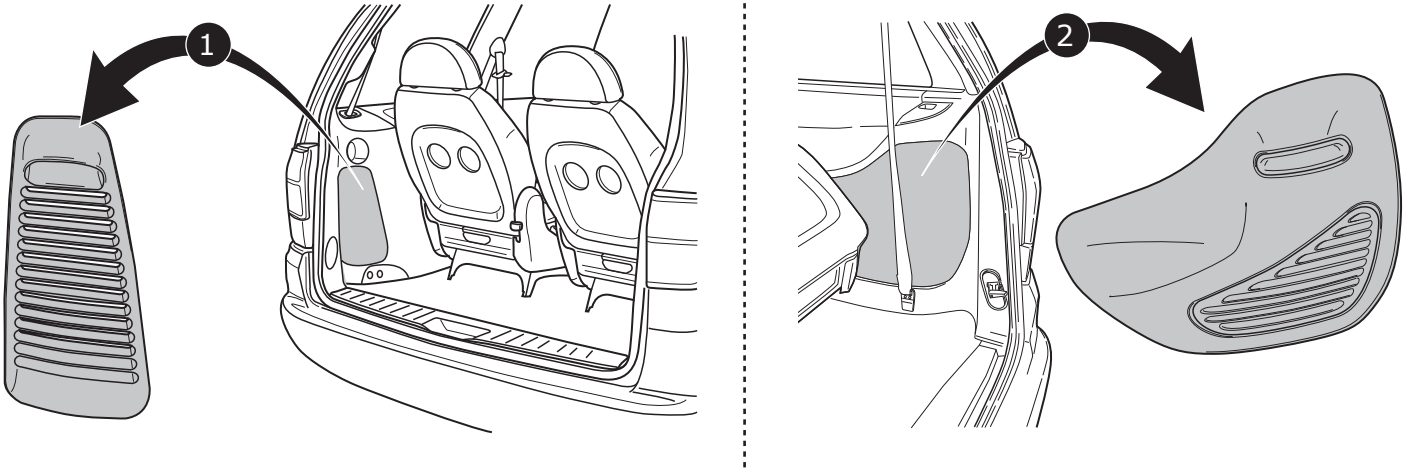

**Volkswagen Sharan 1996-
Seat Alhambra 1996-
Ford Galaxy 1996-**

Partnr.: VW-011-BLU

- Fitting instructions electric wiring kit tow bar with 12-N socket up to DIN/ISO Norm 1724.
- We would expressly point out that assembly not carried out properly by a competent installer will result in cancellation of any right to damage compensation, in particular those arising by virtue of the product liability act.
- Contents of these kits and their fitting manuals are subject to alteration without notice, please ensure that these instructions are read and fully understood before commencing installation.
- Do not overload circuits; the maximum loads per connection are detailed in this manual.
- Attention! Before Installation, please read this manual carefully and inform your customer to consult the vehicle owners manual to check for any vehicle modifications required before towing.
- In the event of functional problems, troubleshooting must be limited to about 0.5 hours, contact the technical support:
t.skinner@ecs-electronics.com / 07440 202 052.

Part list

1

2

3

4

A

INFO

SOCKET CONNECTION