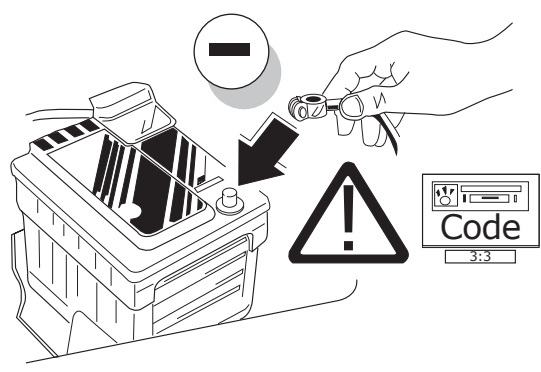

**Volkswagen Sharan 1996-
Seat Alhambra 1996-
Ford Galaxy 1996-**

Partnr.: VW-011-BLU

- Fitting instructions electric wiring kit tow bar with 12-N socket up to DIN/ISO Norm 1724.
- We would expressly point out that assembly not carried out properly by a competent installer will result in cancellation of any right to damage compensation, in particular those arising by virtue of the product liability act.
- Contents of these kits and their fitting manuals are subject to alteration without notice, please ensure that these instructions are read and fully understood before commencing installation.
- Do not overload circuits; the maximum loads per connection are detailed in this manual.
- Attention! Before Installation, please read this manual carefully and inform your customer to consult the vehicle owners manual to check for any vehicle modifications required before towing.
- In the event of functional problems, troubleshooting must be limited to about 0.5 hours, contact the technical support:
t.skinner@ecs-electronics.com / 07440 202 052.

11

12

13

TEST ALL THE CIRCUITS WITH A TEST DEVICE WITH THE CORRECT POWER LOAD FOR EACH FUNCTION. A TEST DEVICE WITH LED'S CANNOT BE USED FOR THIS PURPOSE.

INFO

REINSTALL TRIM.

INFO

SOCKET CONNECTION