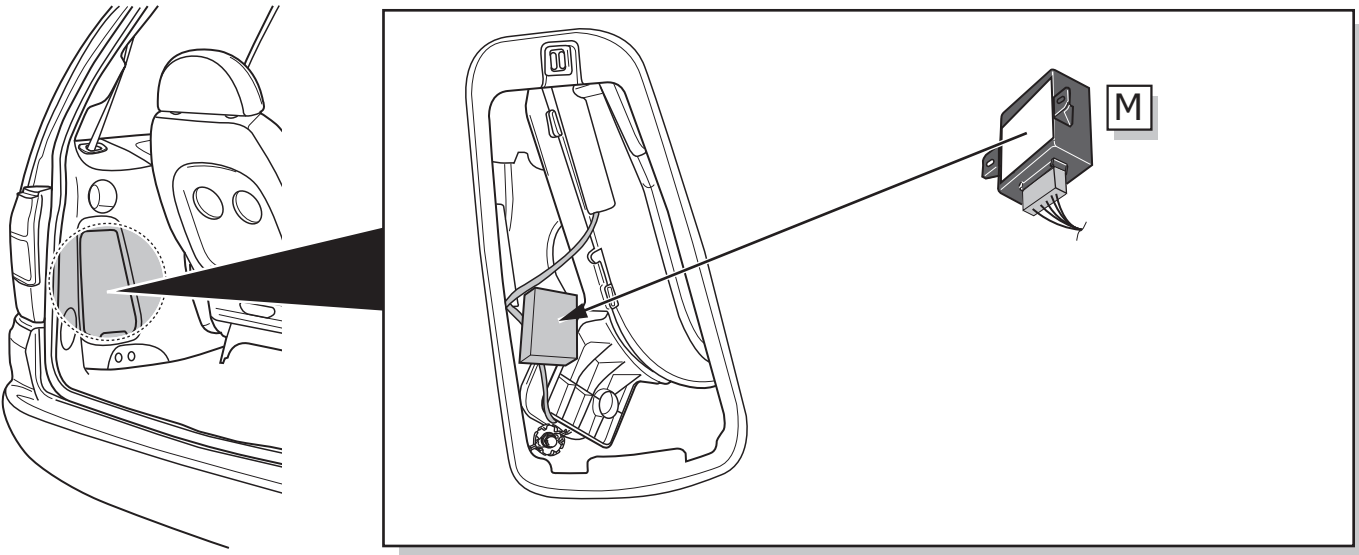

**Volkswagen Sharan 1996-
Seat Alhambra 1996-
Ford Galaxy 1996-**

Partnr.: VW-011-BLU

- Fitting instructions electric wiring kit tow bar with 12-N socket up to DIN/ISO Norm 1724.
- We would expressly point out that assembly not carried out properly by a competent installer will result in cancellation of any right to damage compensation, in particular those arising by virtue of the product liability act.
- Contents of these kits and their fitting manuals are subject to alteration without notice, please ensure that these instructions are read and fully understood before commencing installation.
- Do not overload circuits; the maximum loads per connection are detailed in this manual.
- Attention! Before Installation, please read this manual carefully and inform your customer to consult the vehicle owners manual to check for any vehicle modifications required before towing.
- In the event of functional problems, troubleshooting must be limited to about 0.5 hours, contact the technical support:
t.skinner@ecs-electronics.com / 07440 202 052.

11

12

13

TEST ALL THE CIRCUITS WITH A TEST DEVICE WITH THE CORRECT POWER LOAD FOR EACH FUNCTION. A TEST DEVICE WITH LED'S CANNOT BE USED FOR THIS PURPOSE.

INFO

REINSTALL TRIM.

INFO

SOCKET CONNECTION