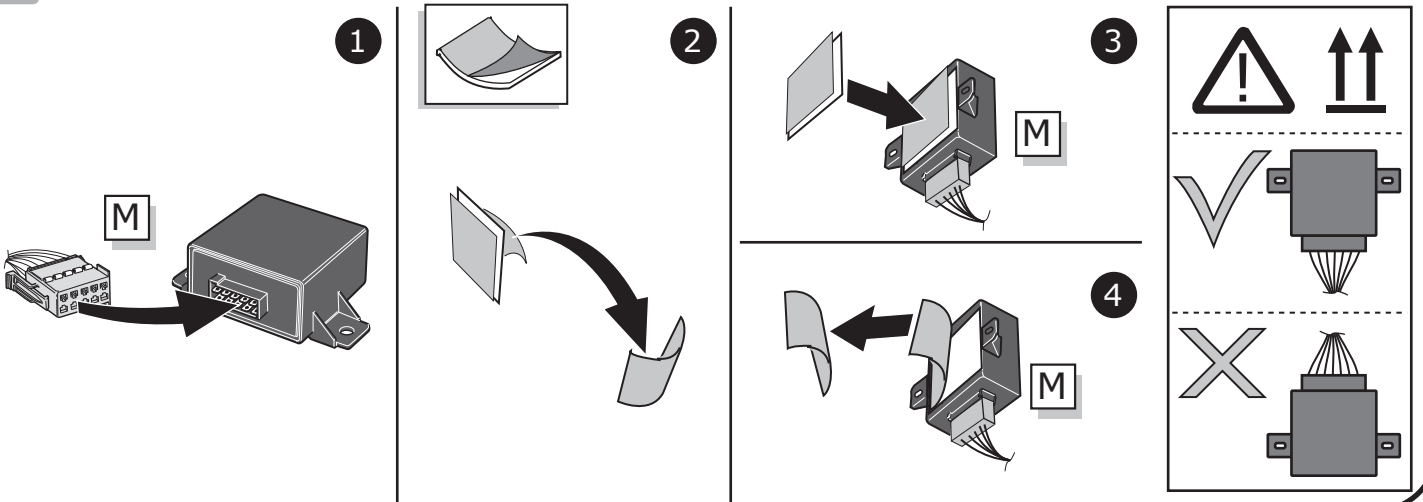

**Volkswagen Sharan 1996-
Seat Alhambra 1996-
Ford Galaxy 1996-**

Partnr.: VW-011-BLU

- Fitting instructions electric wiring kit tow bar with 12-N socket up to DIN/ISO Norm 1724.
- We would expressly point out that assembly not carried out properly by a competent installer will result in cancellation of any right to damage compensation, in particular those arising by virtue of the product liability act.
- Contents of these kits and their fitting manuals are subject to alteration without notice, please ensure that these instructions are read and fully understood before commencing installation.
- Do not overload circuits; the maximum loads per connection are detailed in this manual.
- Attention! Before Installation, please read this manual carefully and inform your customer to consult the vehicle owners manual to check for any vehicle modifications required before towing.
- In the event of functional problems, troubleshooting must be limited to about 0.5 hours, contact the technical support:
t.skinner@ecs-electronics.com / 07440 202 052.

Part list

1

2

3

4

A

INFO

SOCKET CONNECTION

11

12

13

TEST ALL THE CIRCUITS WITH A TEST DEVICE WITH THE CORRECT POWER LOAD FOR EACH FUNCTION. A TEST DEVICE WITH LED'S CANNOT BE USED FOR THIS PURPOSE.

INFO

REINSTALL TRIM.

INFO

SOCKET CONNECTION