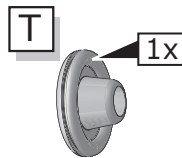

**Volkswagen Sharan 1996-
Seat Alhambra 1996-
Ford Galaxy 1996-**

Partnr.: VW-011-BLU

- Fitting instructions electric wiring kit tow bar with 12-N socket up to DIN/ISO Norm 1724.
- We would expressly point out that assembly not carried out properly by a competent installer will result in cancellation of any right to damage compensation, in particular those arising by virtue of the product liability act.
- Contents of these kits and their fitting manuals are subject to alteration without notice, please ensure that these instructions are read and fully understood before commencing installation.
- Do not overload circuits; the maximum loads per connection are detailed in this manual.
- Attention! Before Installation, please read this manual carefully and inform your customer to consult the vehicle owners manual to check for any vehicle modifications required before towing.
- In the event of functional problems, troubleshooting must be limited to about 0.5 hours, contact the technical support:
t.skinner@ecs-electronics.com / 07440 202 052.

Part list

1

2

3

4

A

INFO

SOCKET CONNECTION