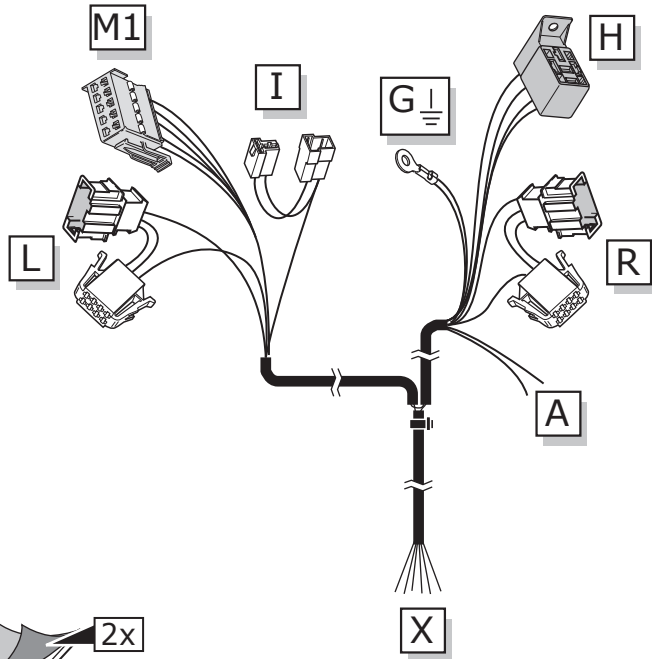

**Volkswagen Sharan 1996-
Seat Alhambra 1996-
Ford Galaxy 1996-**

Partnr.: VW-011-BLU

- Fitting instructions electric wiring kit tow bar with 12-N socket up to DIN/ISO Norm 1724.
- We would expressly point out that assembly not carried out properly by a competent installer will result in cancellation of any right to damage compensation, in particular those arising by virtue of the product liability act.
- Contents of these kits and their fitting manuals are subject to alteration without notice, please ensure that these instructions are read and fully understood before commencing installation.
- Do not overload circuits; the maximum loads per connection are detailed in this manual.
- Attention! Before Installation, please read this manual carefully and inform your customer to consult the vehicle owners manual to check for any vehicle modifications required before towing.
- In the event of functional problems, troubleshooting must be limited to about 0.5 hours, contact the technical support:
t.skinner@ecs-electronics.com / 07440 202 052.

Part list

1

2

3

4

A

INFO

SOCKET CONNECTION

11

12

13

TEST ALL THE CIRCUITS WITH A TEST DEVICE WITH THE CORRECT POWER LOAD FOR EACH FUNCTION. A TEST DEVICE WITH LED'S CANNOT BE USED FOR THIS PURPOSE.

INFO

REINSTALL TRIM.

INFO

SOCKET CONNECTION