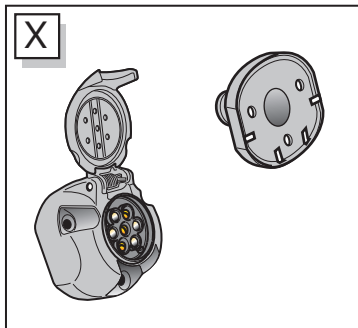

**Volkswagen Sharan 1996-
Seat Alhambra 1996-
Ford Galaxy 1996-**

Partnr.: VW-011-BLU

- Fitting instructions electric wiring kit tow bar with 12-N socket up to DIN/ISO Norm 1724.
- We would expressly point out that assembly not carried out properly by a competent installer will result in cancellation of any right to damage compensation, in particular those arising by virtue of the product liability act.
- Contents of these kits and their fitting manuals are subject to alteration without notice, please ensure that these instructions are read and fully understood before commencing installation.
- Do not overload circuits; the maximum loads per connection are detailed in this manual.
- Attention! Before Installation, please read this manual carefully and inform your customer to consult the vehicle owners manual to check for any vehicle modifications required before towing.
- In the event of functional problems, troubleshooting must be limited to about 0.5 hours, contact the technical support:
t.skinner@ecs-electronics.com / 07440 202 052.

Part list

1

2

3

4

A

INFO

SOCKET CONNECTION