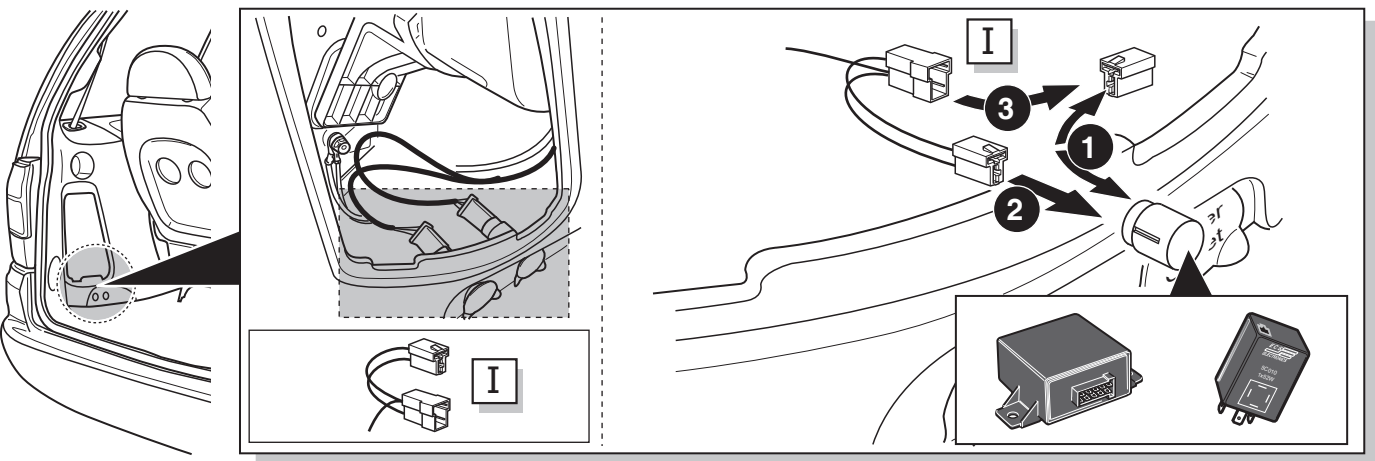

**Volkswagen Sharan 1996-
Seat Alhambra 1996-
Ford Galaxy 1996-**

Partnr.: VW-011-BLU

- Fitting instructions electric wiring kit tow bar with 12-N socket up to DIN/ISO Norm 1724.
- We would expressly point out that assembly not carried out properly by a competent installer will result in cancellation of any right to damage compensation, in particular those arising by virtue of the product liability act.
- Contents of these kits and their fitting manuals are subject to alteration without notice, please ensure that these instructions are read and fully understood before commencing installation.
- Do not overload circuits; the maximum loads per connection are detailed in this manual.
- Attention! Before Installation, please read this manual carefully and inform your customer to consult the vehicle owners manual to check for any vehicle modifications required before towing.
- In the event of functional problems, troubleshooting must be limited to about 0.5 hours, contact the technical support:
t.skinner@ecs-electronics.com / 07440 202 052.

Part list

1

2

3

4

A

INFO

SOCKET CONNECTION

11

12

13

TEST ALL THE CIRCUITS WITH A TEST DEVICE WITH THE CORRECT POWER LOAD FOR EACH FUNCTION. A TEST DEVICE WITH LED'S CANNOT BE USED FOR THIS PURPOSE.

INFO

REINSTALL TRIM.

INFO

SOCKET CONNECTION