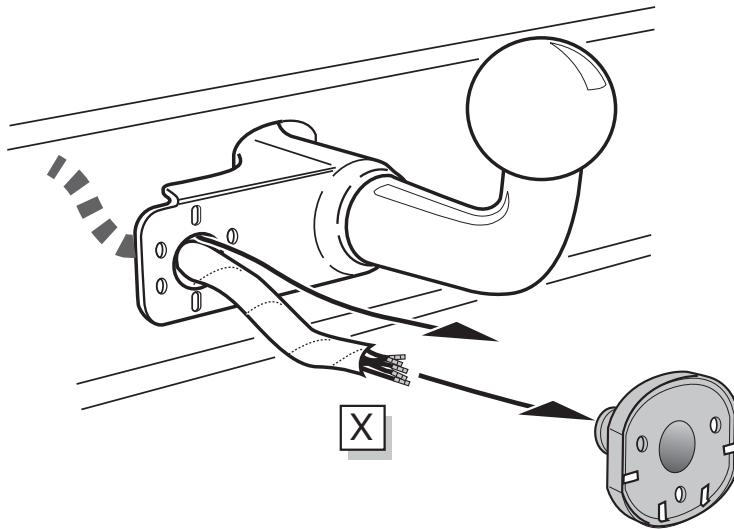

**Volkswagen Sharan 1996-
Seat Alhambra 1996-
Ford Galaxy 1996-**

Partnr.: VW-011-BLU

- Fitting instructions electric wiring kit tow bar with 12-N socket up to DIN/ISO Norm 1724.
- We would expressly point out that assembly not carried out properly by a competent installer will result in cancellation of any right to damage compensation, in particular those arising by virtue of the product liability act.
- Contents of these kits and their fitting manuals are subject to alteration without notice, please ensure that these instructions are read and fully understood before commencing installation.
- Do not overload circuits; the maximum loads per connection are detailed in this manual.
- Attention! Before Installation, please read this manual carefully and inform your customer to consult the vehicle owners manual to check for any vehicle modifications required before towing.
- In the event of functional problems, troubleshooting must be limited to about 0.5 hours, contact the technical support:
t.skinner@ecs-electronics.com / 07440 202 052.

Part list

1

2

3

4

A

INFO

SOCKET CONNECTION