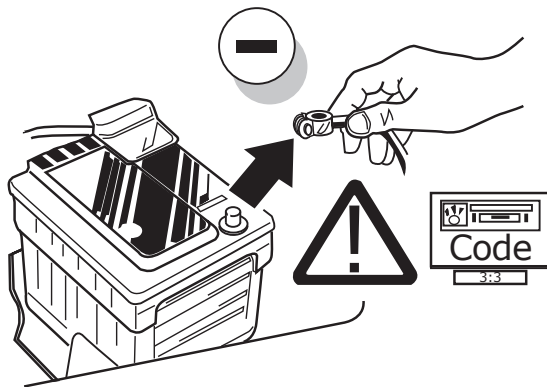

**Volkswagen Sharan 1996-
Seat Alhambra 1996-
Ford Galaxy 1996-**

Partnr.: VW-011-BLU

- Fitting instructions electric wiring kit tow bar with 12-N socket up to DIN/ISO Norm 1724.
- We would expressly point out that assembly not carried out properly by a competent installer will result in cancellation of any right to damage compensation, in particular those arising by virtue of the product liability act.
- Contents of these kits and their fitting manuals are subject to alteration without notice, please ensure that these instructions are read and fully understood before commencing installation.
- Do not overload circuits; the maximum loads per connection are detailed in this manual.
- Attention! Before Installation, please read this manual carefully and inform your customer to consult the vehicle owners manual to check for any vehicle modifications required before towing.
- In the event of functional problems, troubleshooting must be limited to about 0.5 hours, contact the technical support:
t.skinner@ecs-electronics.com / 07440 202 052.

Part list

1

2

3

4

A

INFO

SOCKET CONNECTION