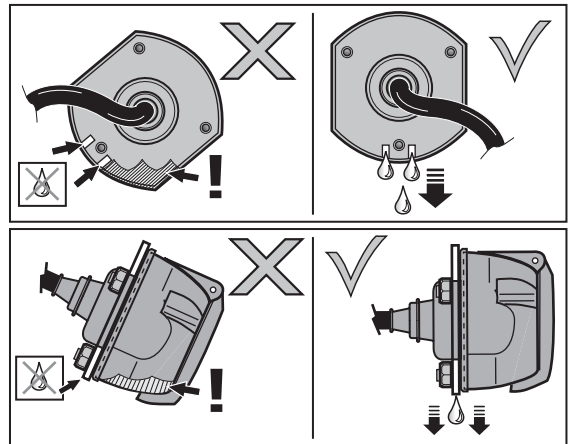

INFO

SOCKET CONNECTION

Pag. 9

B