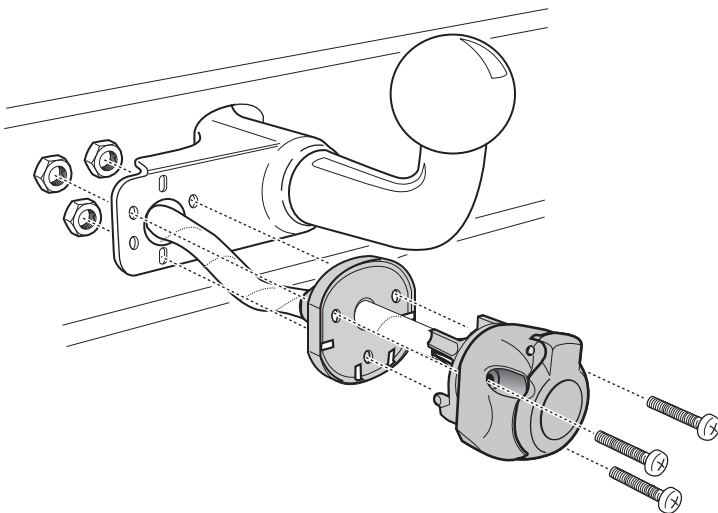

INFO

SOCKET CONNECTION

Pag. 9

B