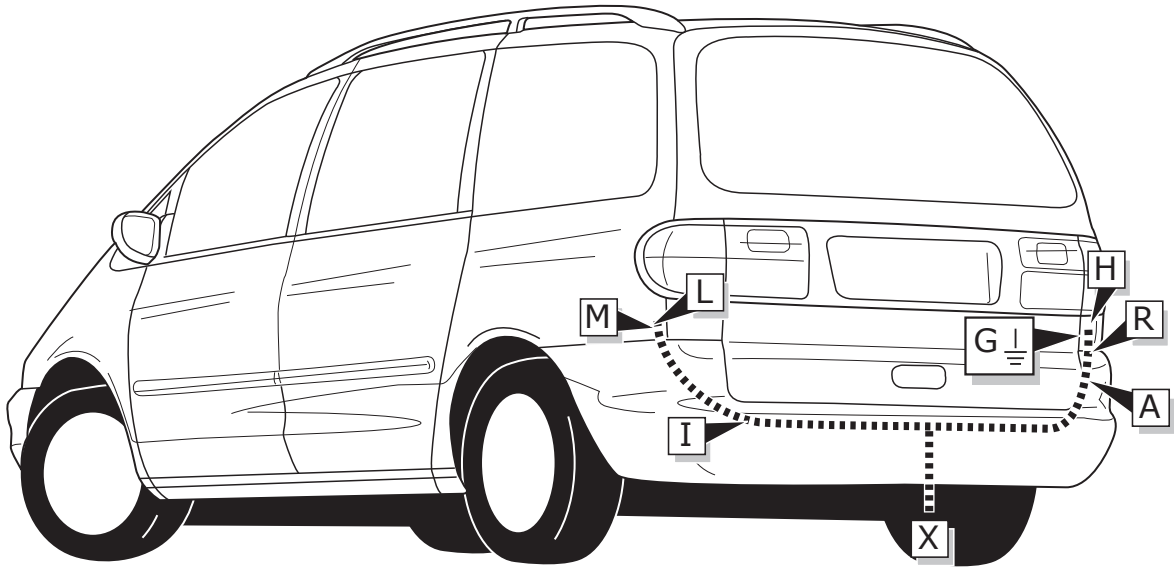

**Volkswagen Sharan 1996-
Seat Alhambra 1996-
Ford Galaxy 1996-**

Partnr.: VW-011-BLU

- Fitting instructions electric wiring kit tow bar with 12-N socket up to DIN/ISO Norm 1724.
- We would expressly point out that assembly not carried out properly by a competent installer will result in cancellation of any right to damage compensation, in particular those arising by virtue of the product liability act.
- Contents of these kits and their fitting manuals are subject to alteration without notice, please ensure that these instructions are read and fully understood before commencing installation.
- Do not overload circuits; the maximum loads per connection are detailed in this manual.
- Attention! Before Installation, please read this manual carefully and inform your customer to consult the vehicle owners manual to check for any vehicle modifications required before towing.
- In the event of functional problems, troubleshooting must be limited to about 0.5 hours, contact the technical support:
t.skinner@ecs-electronics.com / 07440 202 052.

Part list

1

2

3

4

A

INFO

SOCKET CONNECTION