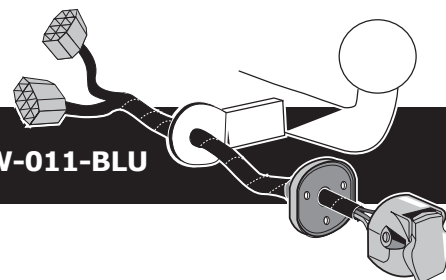

**Volkswagen Sharan 1996-
Seat Alhambra 1996-
Ford Galaxy 1996-**

Partnr.: VW-011-BLU

- Fitting instructions electric wiring kit tow bar with 12-N socket up to DIN/ISO Norm 1724.
- We would expressly point out that assembly not carried out properly by a competent installer will result in cancellation of any right to damage compensation, in particular those arising by virtue of the product liability act.
- Contents of these kits and their fitting manuals are subject to alteration without notice, please ensure that these instructions are read and fully understood before commencing installation.
- Do not overload circuits; the maximum loads per connection are detailed in this manual.
- Attention! Before Installation, please read this manual carefully and inform your customer to consult the vehicle owners manual to check for any vehicle modifications required before towing.
- In the event of functional problems, troubleshooting must be limited to about 0.5 hours, contact the technical support:
t.skinner@ecs-electronics.com / 07440 202 052.

Part list

1

2

3

4

A

INFO

SOCKET CONNECTION